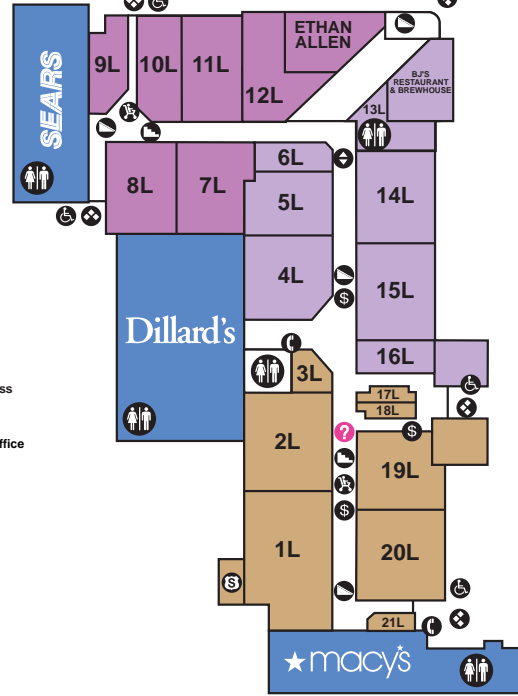

UPPER LEVEL

LOWER LEVEL

LEGEND

- ATM
- Customer Service Center
- Elevator
- Entrance
- Escalator
- Handicap Access
- Kidzone
- Management Office
- Restrooms
- Security
- Stairs
- Stroller Rental
- Telephone

- 15L Brookstone
- 6L Hallmark
- 17L Hermit Crab Station (Kiosk)
- 8L Holiday Gifts
- 8L Spencer Gifts
- 8U Things Remembered
- 19L Tinder Box
- 7L Treasure Trove
- 10L White Barn Candle Company
- 7U Yankee Candle Company

Housewares & Home Furnishings

- 15L Brookstone
- 12L Ethan Allen
- 12L Into Asia
- 2L Masterpiece Gallery
- 10L White Barn Candle Company
- 7U Yankee Candle Company

Leather Goods & Luggage

- 5L New York Leather

- 19L Body Jewel
- 8U Cunningham Marketing & Research Service
- 9U Eyebrowse
- 6L Fantastic Smiles
- 20L Homevestors
- 3U Kidzone (Playroom)
- 13L Salem's Fashion
- 9U Time Warner Cable
- Tires Plus
- 12L U Relax
- 19L US Bank