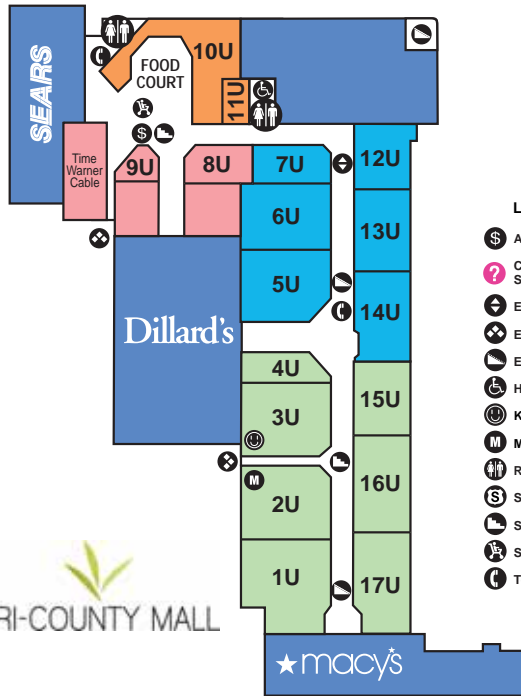

UPPER LEVEL